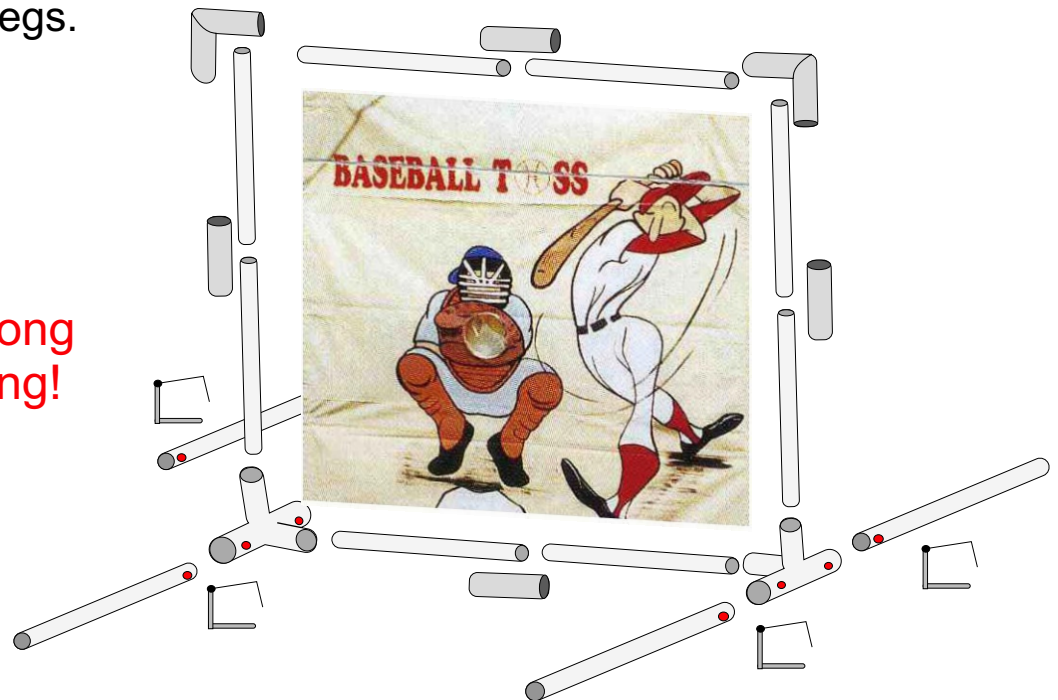

Toss Game Setup Instructions

Lay all pieces out on ground according to diagram.
Slip all tubing & fitting together except for legs.
Install tarp using ball bungees or velcro straps.
Install the 2 legs facing up.
Stand frame up.
Install the last 2 legs.
Have a ball!

**Never Use In Strong
Winds Or Lightning!**